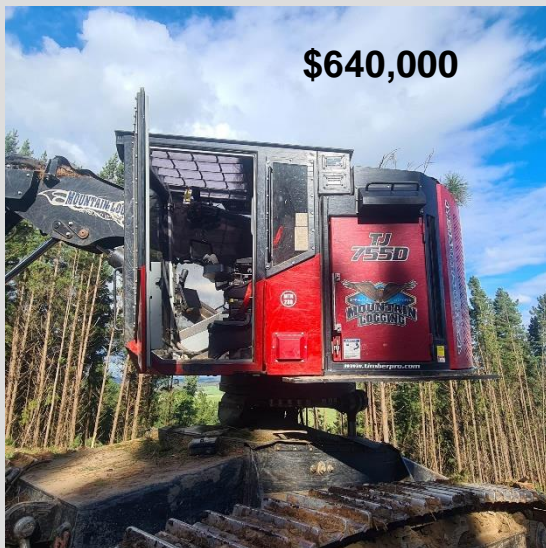

$640,000

Machine – Timberpro TL 755D-QB3500
Serial Number – 0765 Tanquay boom
Hours – 5000 approx
Year – 2020 Westcost XL track frame
Condition – Good tractionline anchor points
Comments – Very clean unit